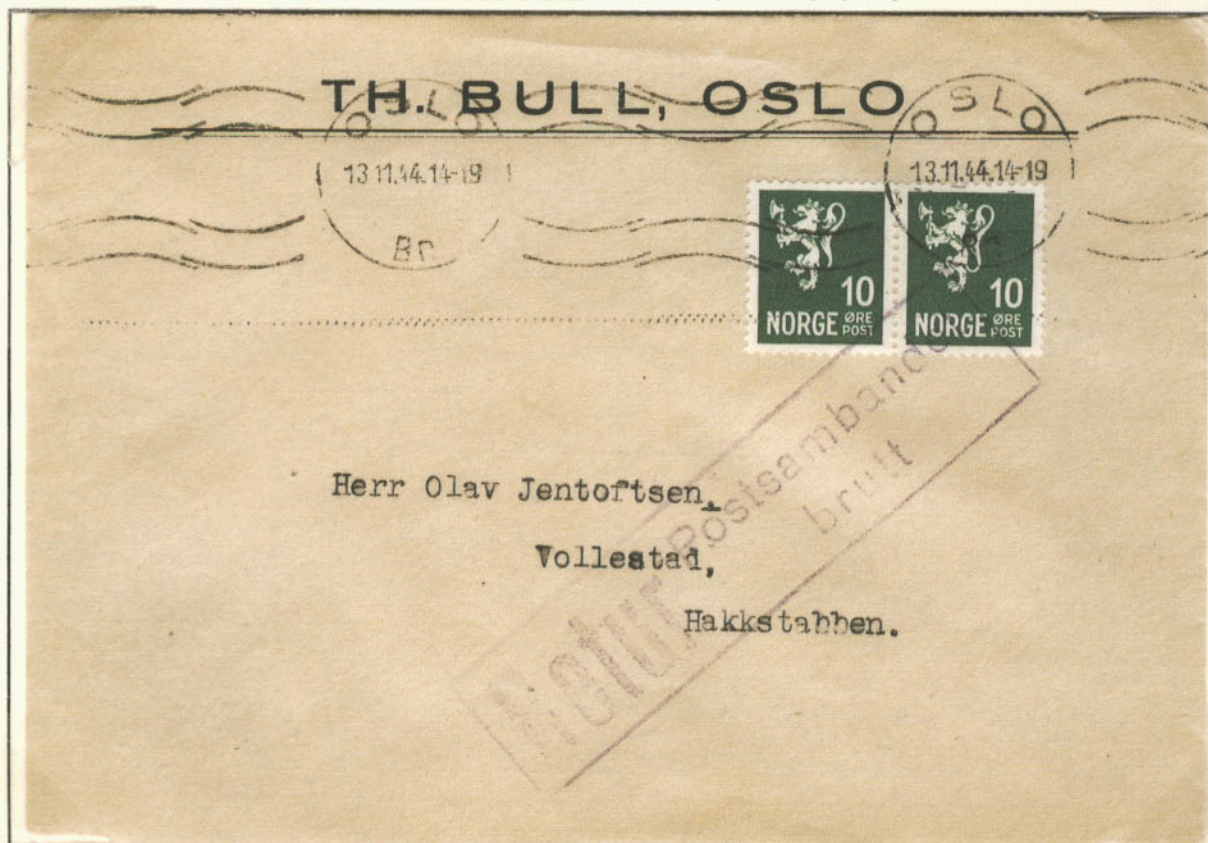

Domestic letter (printed paper) (9 øre; overpaid with 2 øre) postmarked "FINNSNES 14-10-44", addressed to Vadsø; postal conveyance blocked and letter stamped with blue rubber stamp "RETUR Postforbinnelsen opphørt" at Tromsø p. o. Postage rate: 7 øre for printed paper [from 1-7-1929 to 1-10-1946]

Domestic letter (printed paper) from "OSLO 13-11-44" addressed to Hakkestabben in Finmark; the communication system north of Tromsø was disrupted and letter returned to the General Post Administration in Oslo, here stamped with violet rubber stamp "RETUR Postsambandet brutt"