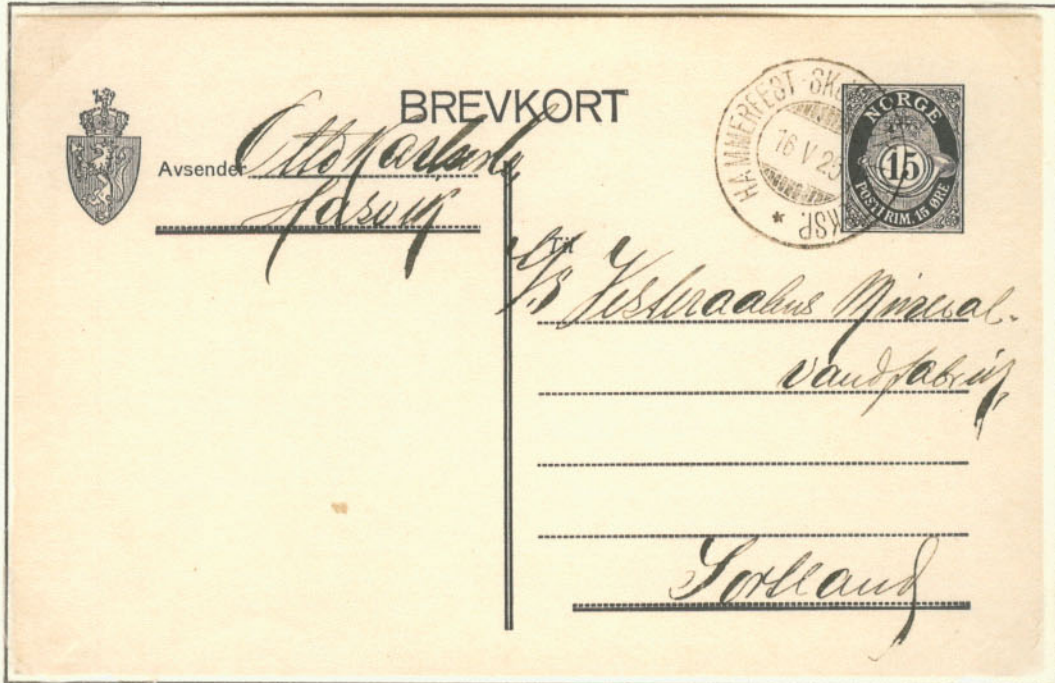

Hammerfest - Skjervøy postekspedition (1911-1932):

Variety - yellow brown carton

Post card (no. 78 I) cancelled "HAMMERFEST-SKJERVØY POSTEKSP. 16-5-25" on board S/S Renøy

Insured double-weight local letter (60 øre) of May 3, 1928, inscribed on front "værdi Kr. 100" (value), from Søndre Tverrfjord to Havnes; with 4-ring origin postmark "296" (Søndre Tverrfjord), re-transmitted and supplied with "HAMMERFEST-SKJERVØY POSTEKSP" postmark on board S/S Renøy and affixed registration label "Vestfinnmark A." Postage paid: 40 øre (20-125g) plus registration 20 øre, free insurance (<100 kr) = 60 øre